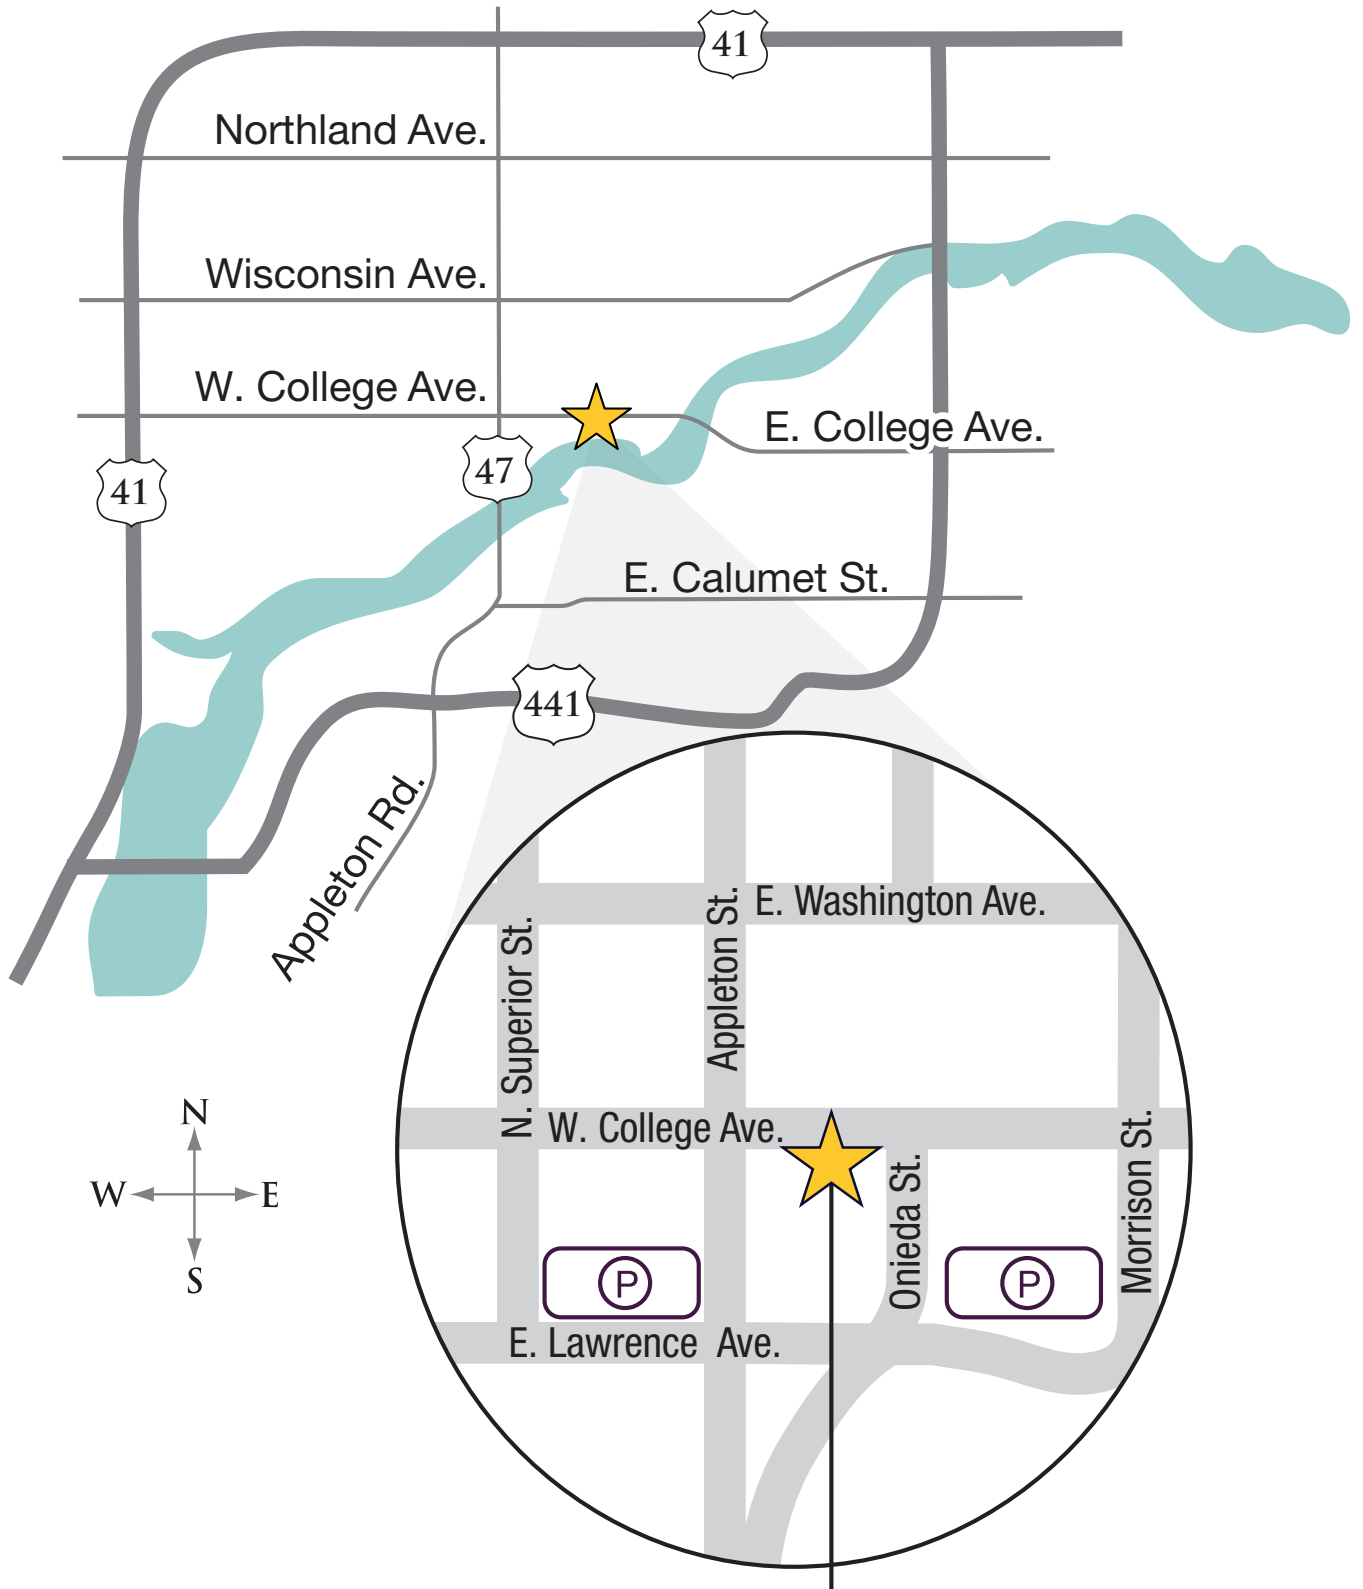

THE TROUT MUSEUM *of* ART

The Reigel Building, 111 W. College Ave., Appleton, WI 54911 | Ph. 920.733.4089

Appleton Art Center (now The Trout Museum of Art)